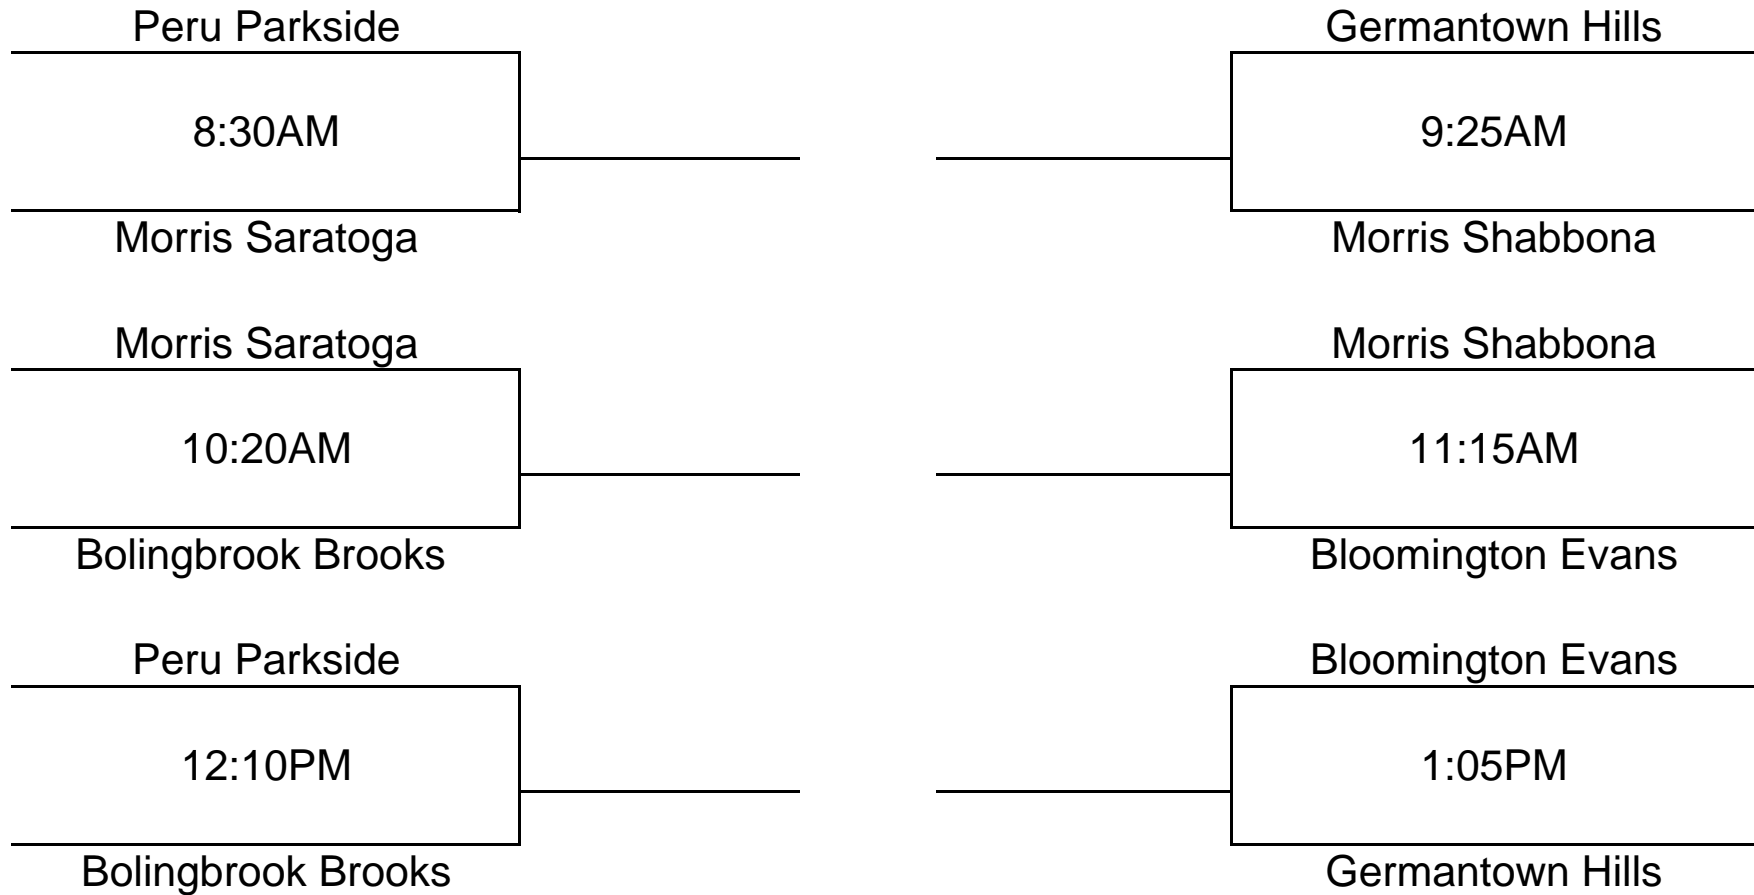

8 Girls Parkside Invitational Volleyball Tournament
Court A (South)
Pool Play

All games will begin immediately following the finish of the prior game.